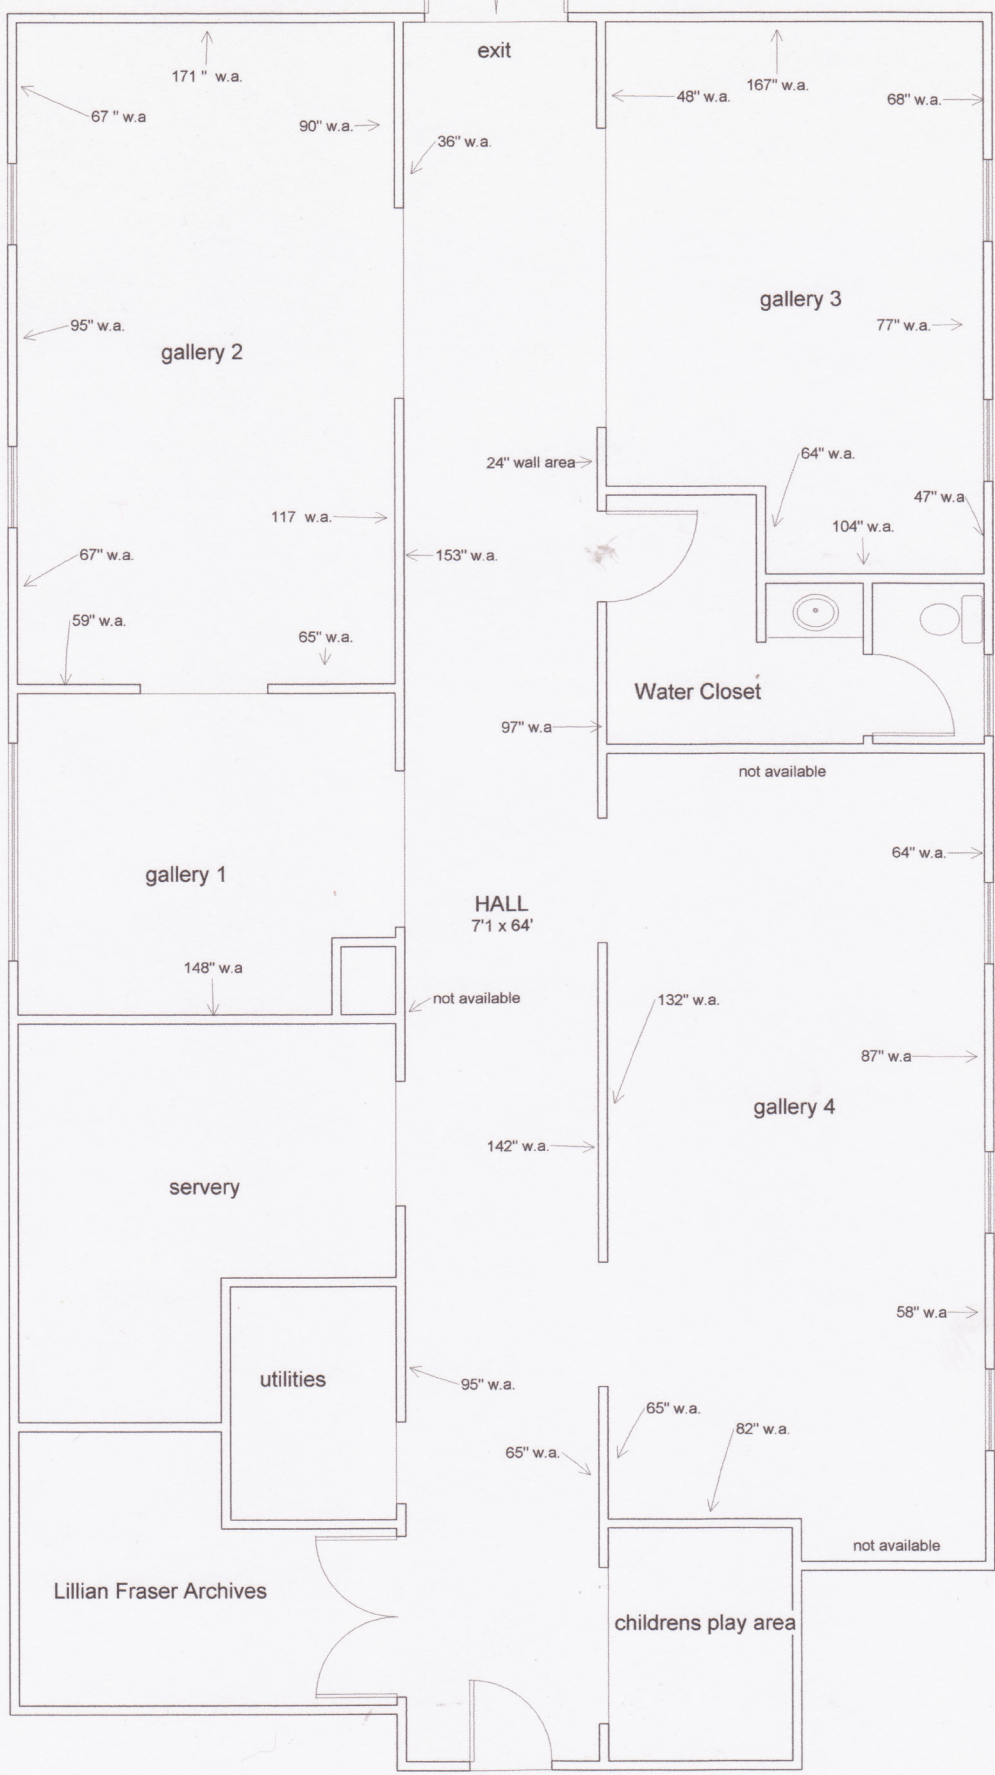

# THE FRASER

entrance from original Lillian Fraser House

NOTE: all dimensions approximate ceiling heights 8-0 w.a. denotes wall area in inches