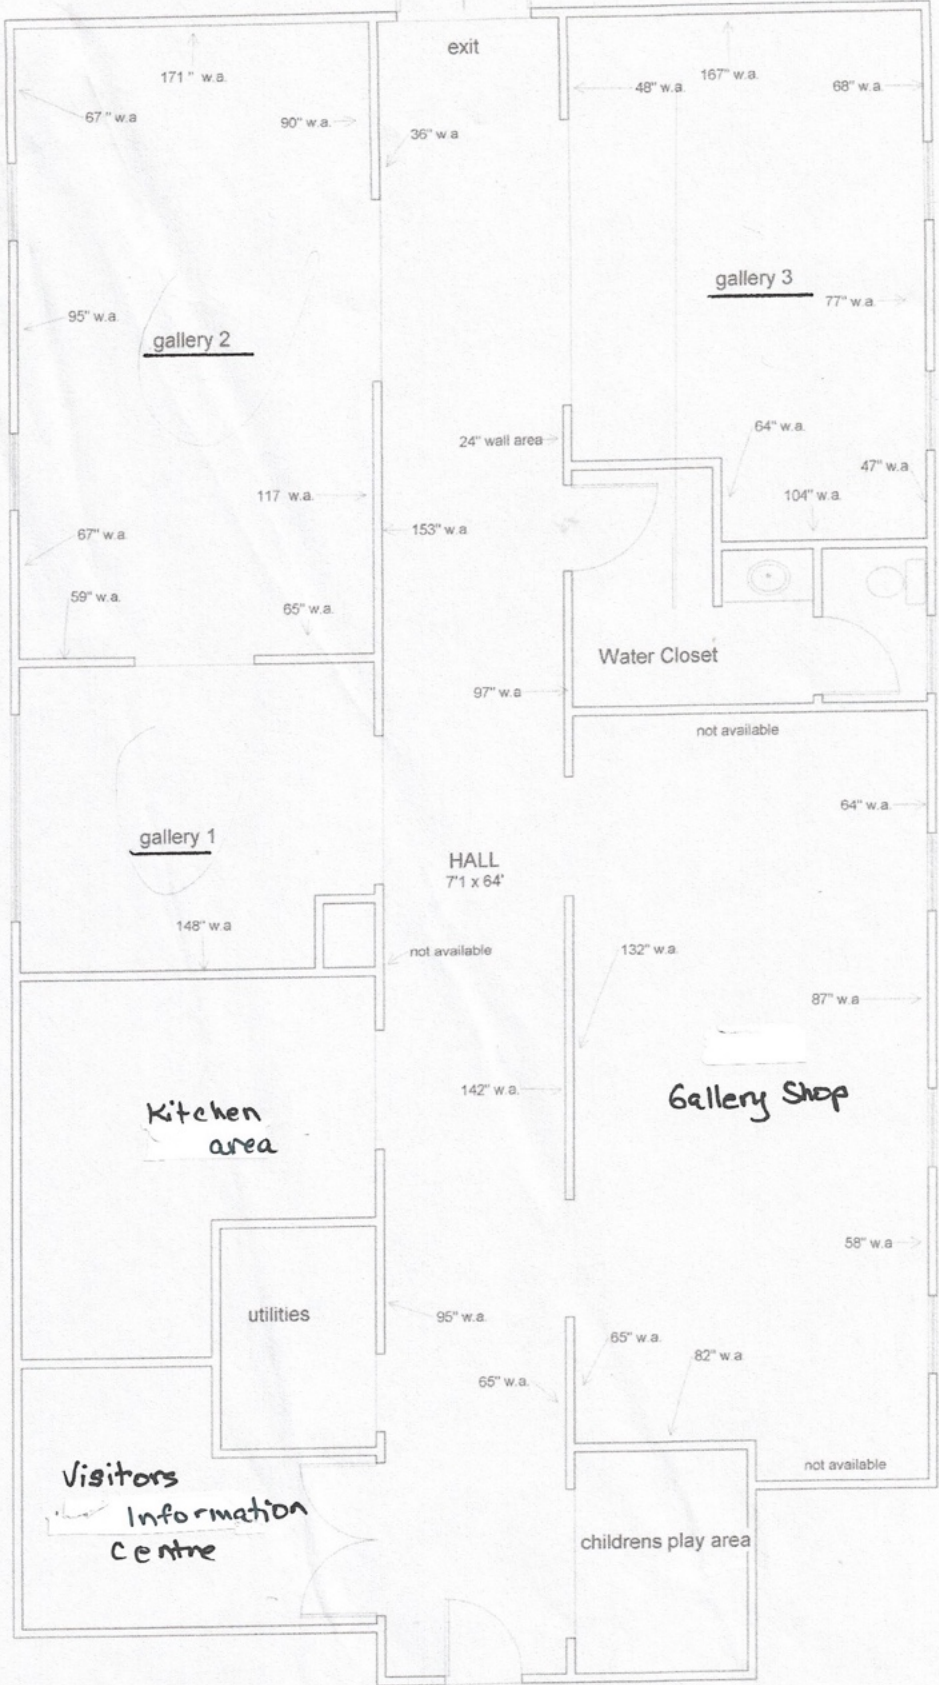

THE FRASER

NOTE: all dimensions approximate ceiling heights 8-0 w.a. denotes wall area in inches